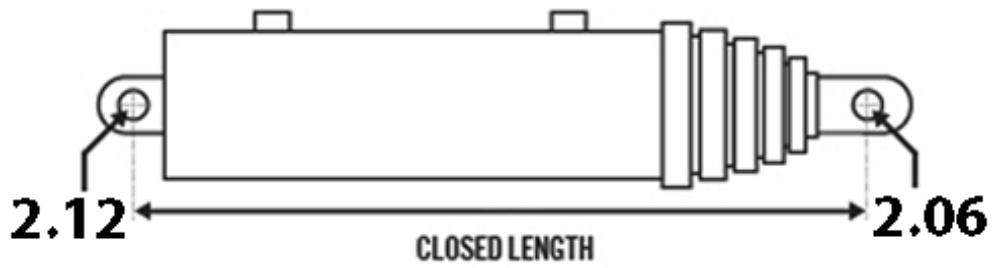

HYDRAULIC CYLINDERS

Part Number	Stroke	Closed	Extended	Notes
70000-815-235D	235"	65"	299.25"	A=2.12" B=2.06"
70000-815-265D	265"	71"	335.25"	
70060-815-235T	235"	65.48"	300.48"	TRUNNION MOUNT A=2.25"X15.5" B=2.06"
70060-815-265T	265"	71.48"	336.48"	

CYLINDER BLEEDER VALVES

Part Number	Description
A-2688	MANUAL BLEEDER VALVE

Part Number	Description
ABV-100	AUTOMATIC BLEEDER VALVE, 3/4"

Part Number	Description
ABV-103	AUTOMATIC BLEEDER VALVE, 5/8"